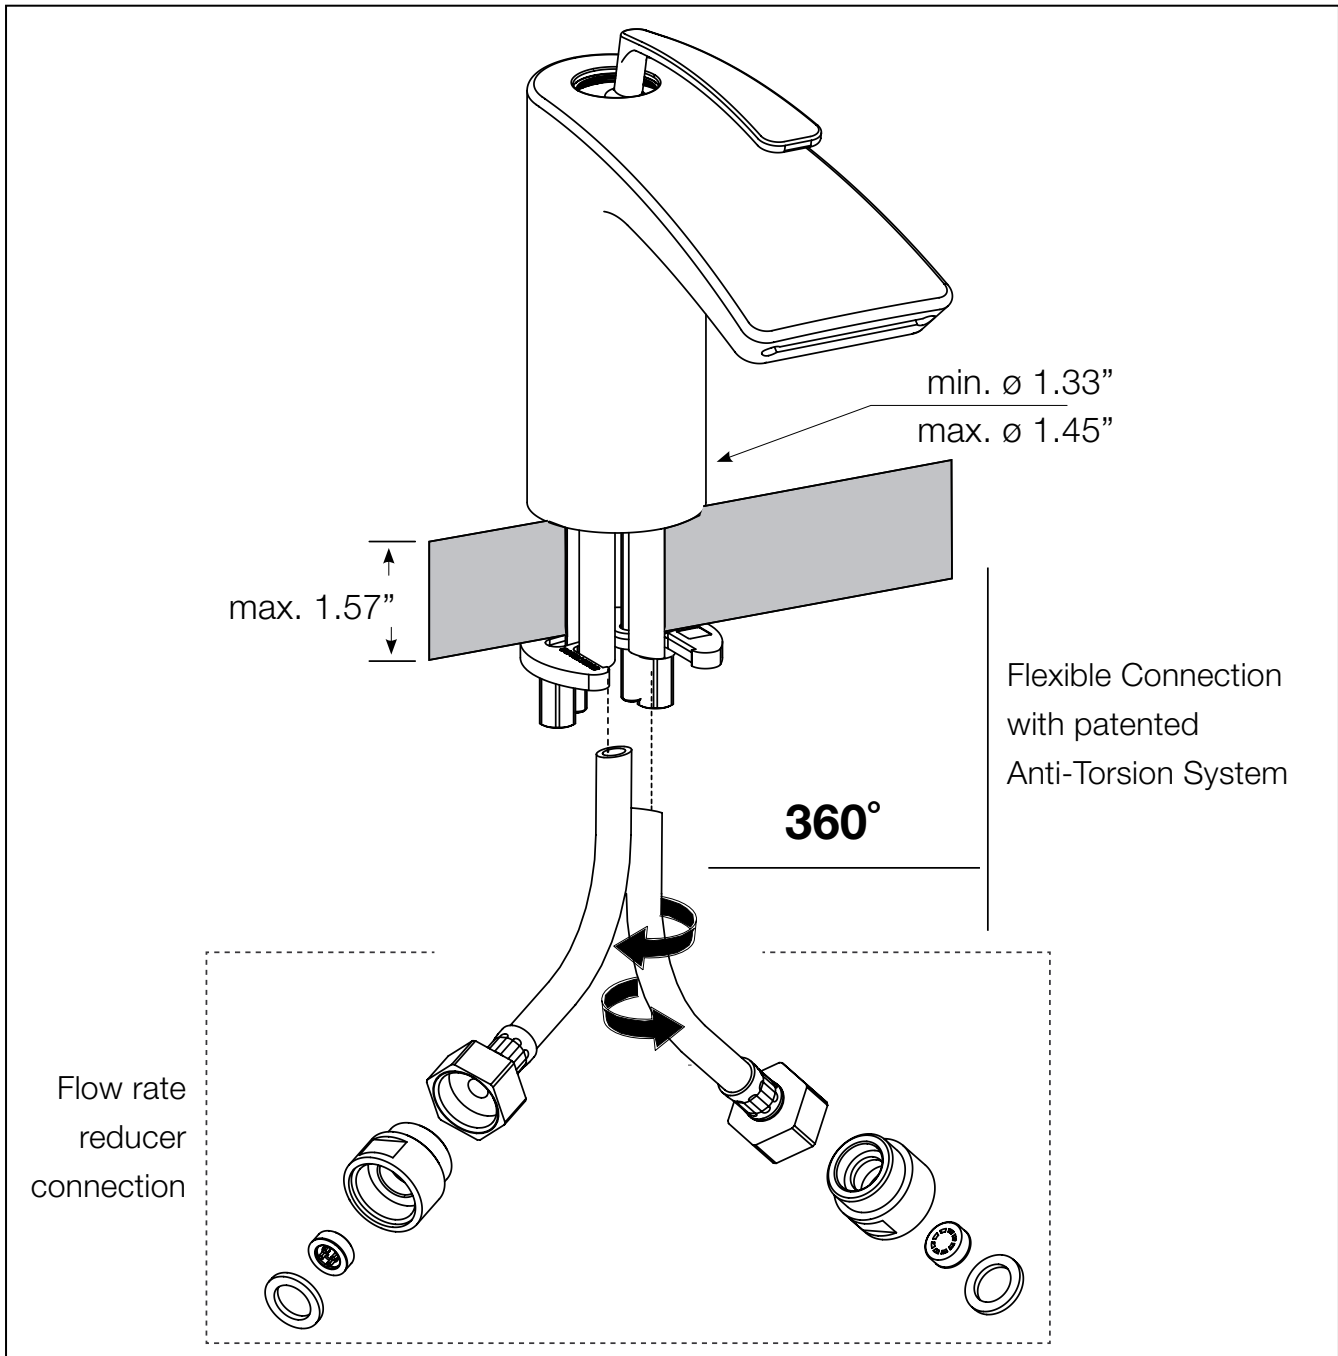

aquatica®

Function : Form : Fashion

Bollicine-S-220

3.5" Sink Faucet

Installation & Care Manual

USA/CANADA

Bollicine-S-220

3.5" Sink Faucet

PARTS LIST

Bollicine-S-220

3.5" Sink Faucet

INSTALLATION SEQUENCE

aquatica®

Function : Form : Fashion

IMPORTANT NOTE:

- Installation to be performed by qualified personnel
- Before connecting to mains, bleed the pipes to avoid damage.

aquatica®

Function : Form : Fashion

aquatica®

Function : Form : Fashion

CE

Aquatica Plumbing Europe LTD
Dzirnava iela 73-2, Riga, Latvia
13
EN 14516
CL1
CA-DA