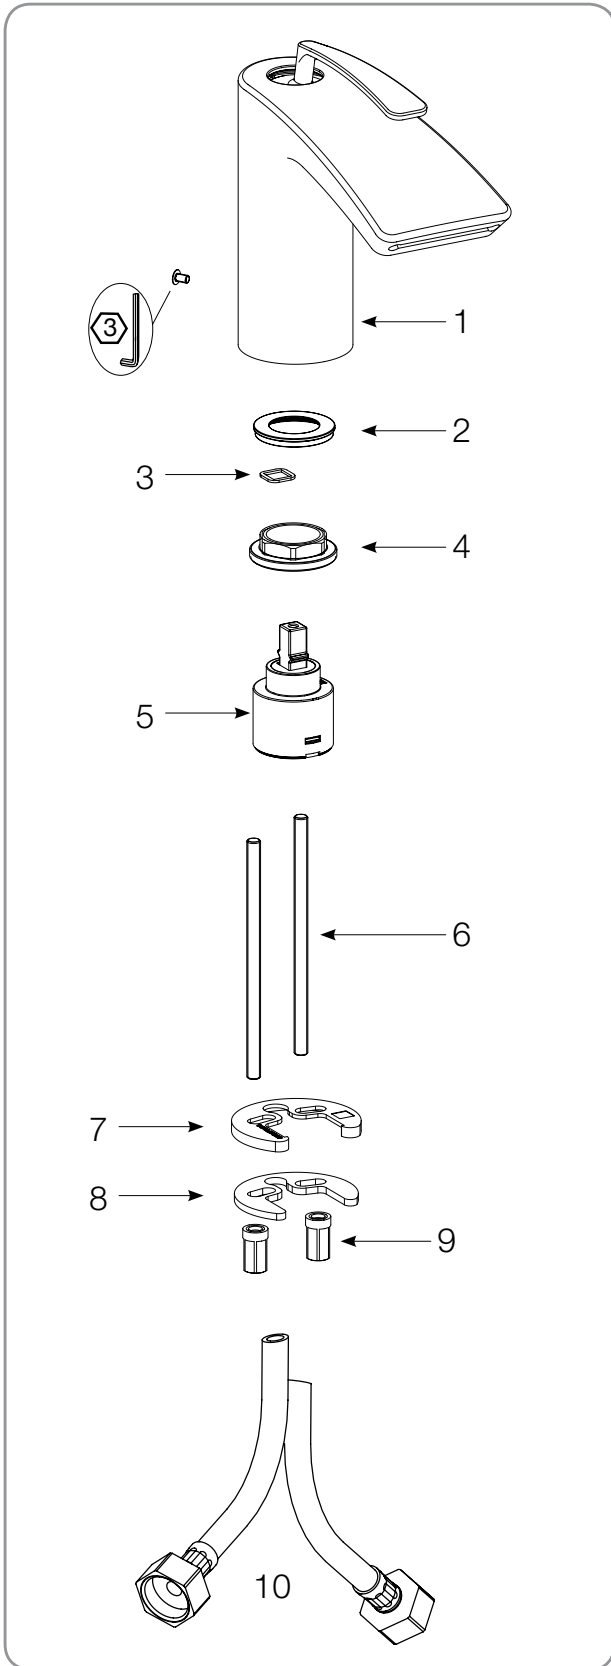

aquatica®

Function : Form : Fashion

Bollicine-S-220

3.5" Sink Faucet

Installation & Care Manual

USA/CANADA

Bollicine-S-220

3.5" Sink Faucet

PARTS LIST

Bollicine-S-220

3.5" Sink Faucet

INSTALLATION SEQUENCE

aquatica®

Function : Form : Fashion

IMPORTANT NOTE:

- Installation to be performed by qualified personnel
- Before connecting to mains, bleed the pipes to avoid damage.