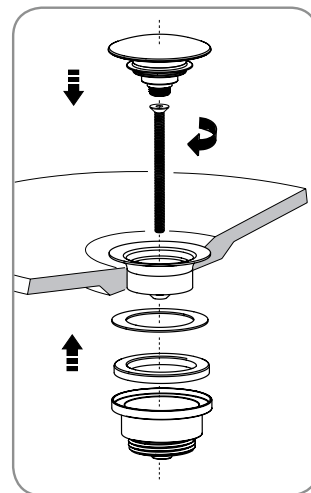

aquatica®

Function : Form : Fashion

Bollicine-S-220

3.5" Sink Faucet

Installation & Care Manual

USA/CANADA

Bollicine-S-220

3.5" Sink Faucet

PARTS LIST

Bollicine-S-220

3.5" Sink Faucet

INSTALLATION SEQUENCE

aquatica®

Function : Form : Fashion

IMPORTANT NOTE:

- Installation to be performed by qualified personnel
- Before connecting to mains, bleed the pipes to avoid damage.