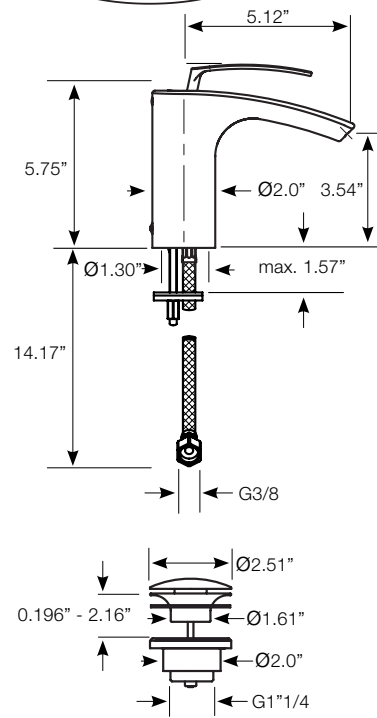

aquatica®

Function : Form : Fashion

Bollicine-S-220

3.5" Sink Faucet

Installation & Care Manual

USA/CANADA

Bollicine-S-220

3.5" Sink Faucet

PARTS LIST

Bollicine-S-220

3.5" Sink Faucet

INSTALLATION SEQUENCE

aquatica®

Function : Form : Fashion

IMPORTANT NOTE:

- Installation to be performed by qualified personnel
- Before connecting to mains, bleed the pipes to avoid damage.