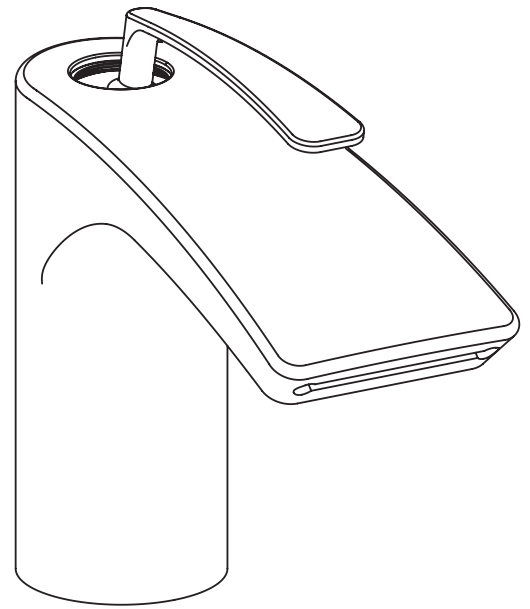

aquatica®

Function : Form : Fashion

Bollicine-S-220

3.5" Sink Faucet

Installation & Care Manual

USA/CANADA

Bollicine-S-220

3.5" Sink Faucet

PARTS LIST

Bollicine-S-220

3.5" Sink Faucet

INSTALLATION SEQUENCE

aquatica®

Function : Form : Fashion

IMPORTANT NOTE:

- Installation to be performed by qualified personnel
- Before connecting to mains, bleed the pipes to avoid damage.