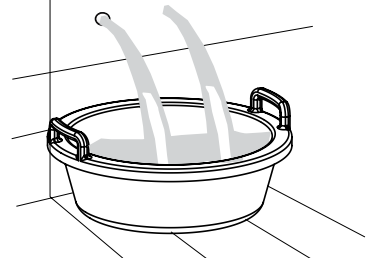

aquatica®

Function : Form : Fashion

Bollicine-S-220

3.5" Sink Faucet

Installation & Care Manual

USA/CANADA

Bollicine-S-220

3.5" Sink Faucet

PARTS LIST

Bollicine-S-220

3.5" Sink Faucet

INSTALLATION SEQUENCE

aquatica®

Function : Form : Fashion

IMPORTANT NOTE:

- Installation to be performed by qualified personnel
- Before connecting to mains, bleed the pipes to avoid damage.